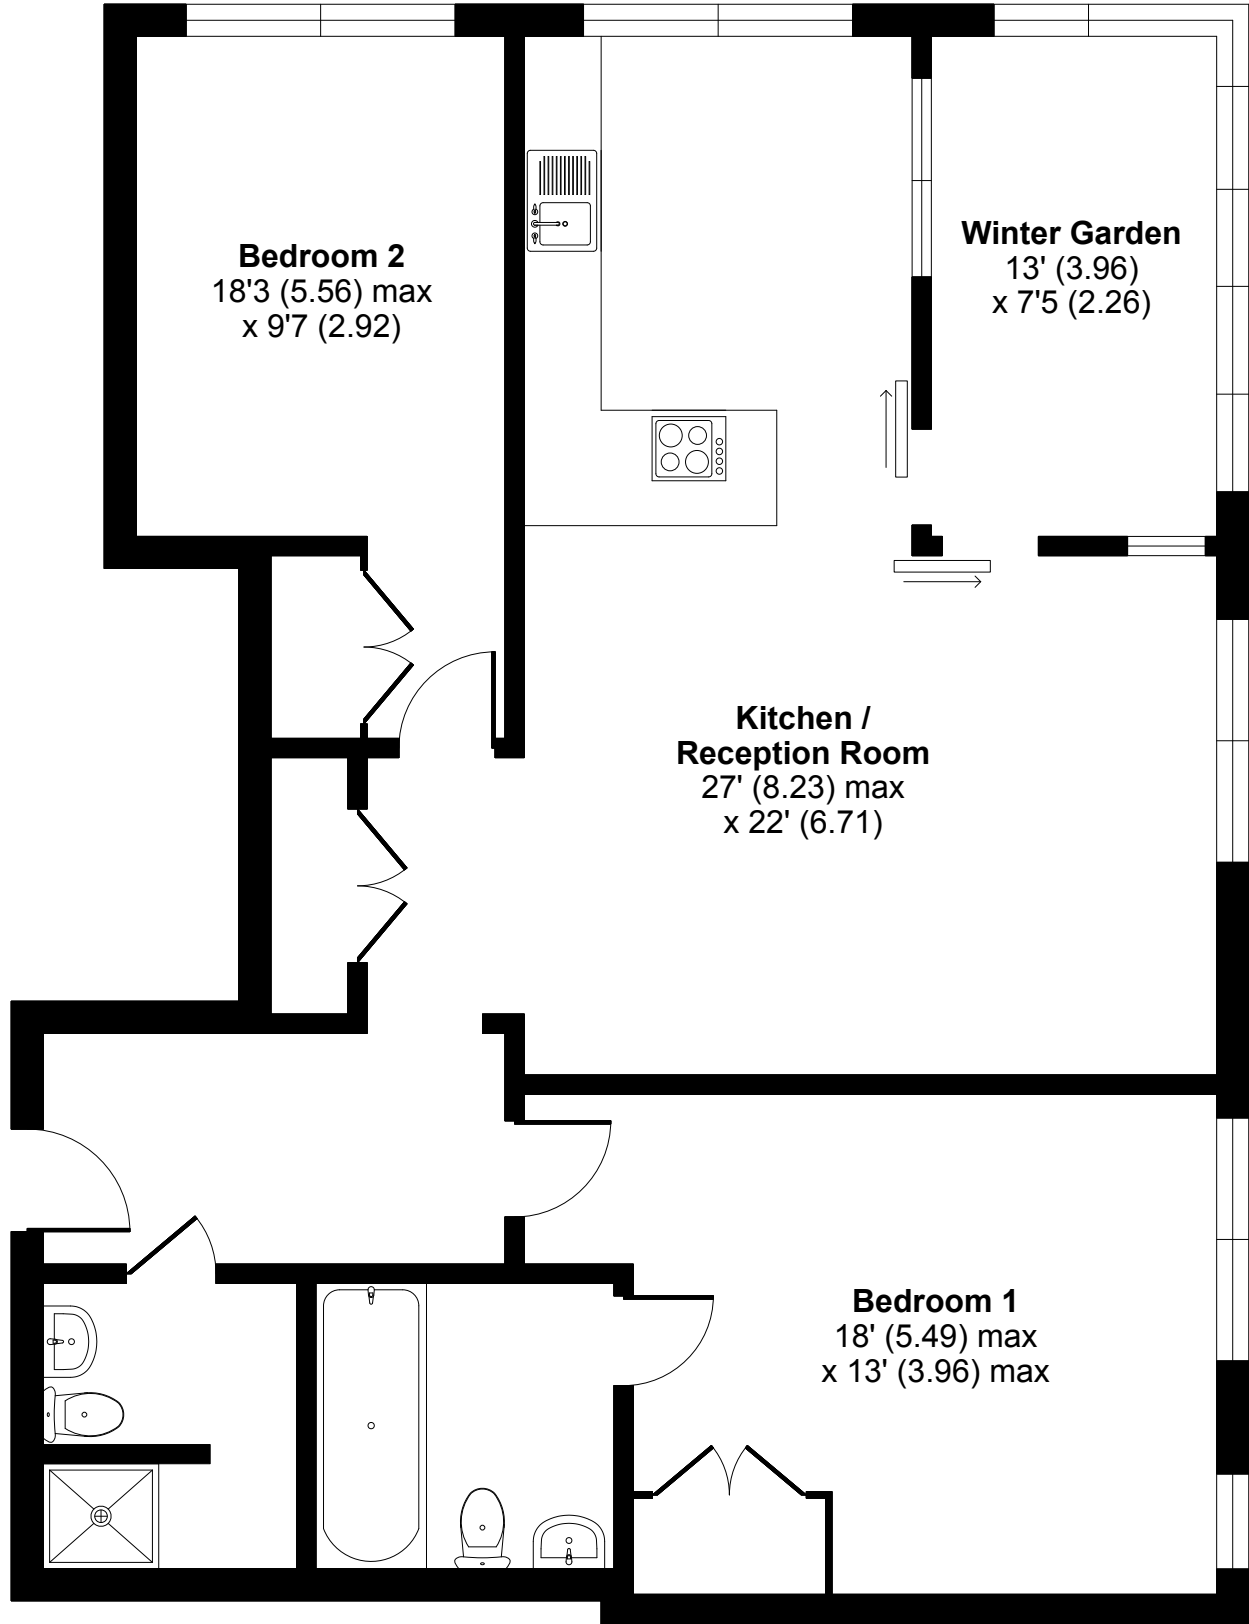

Bondway, London, SW8

Approximate Area = 1117 sq ft / 103.7 sq m (includes winter garden)

For identification only - Not to scale

32nd FLOOR